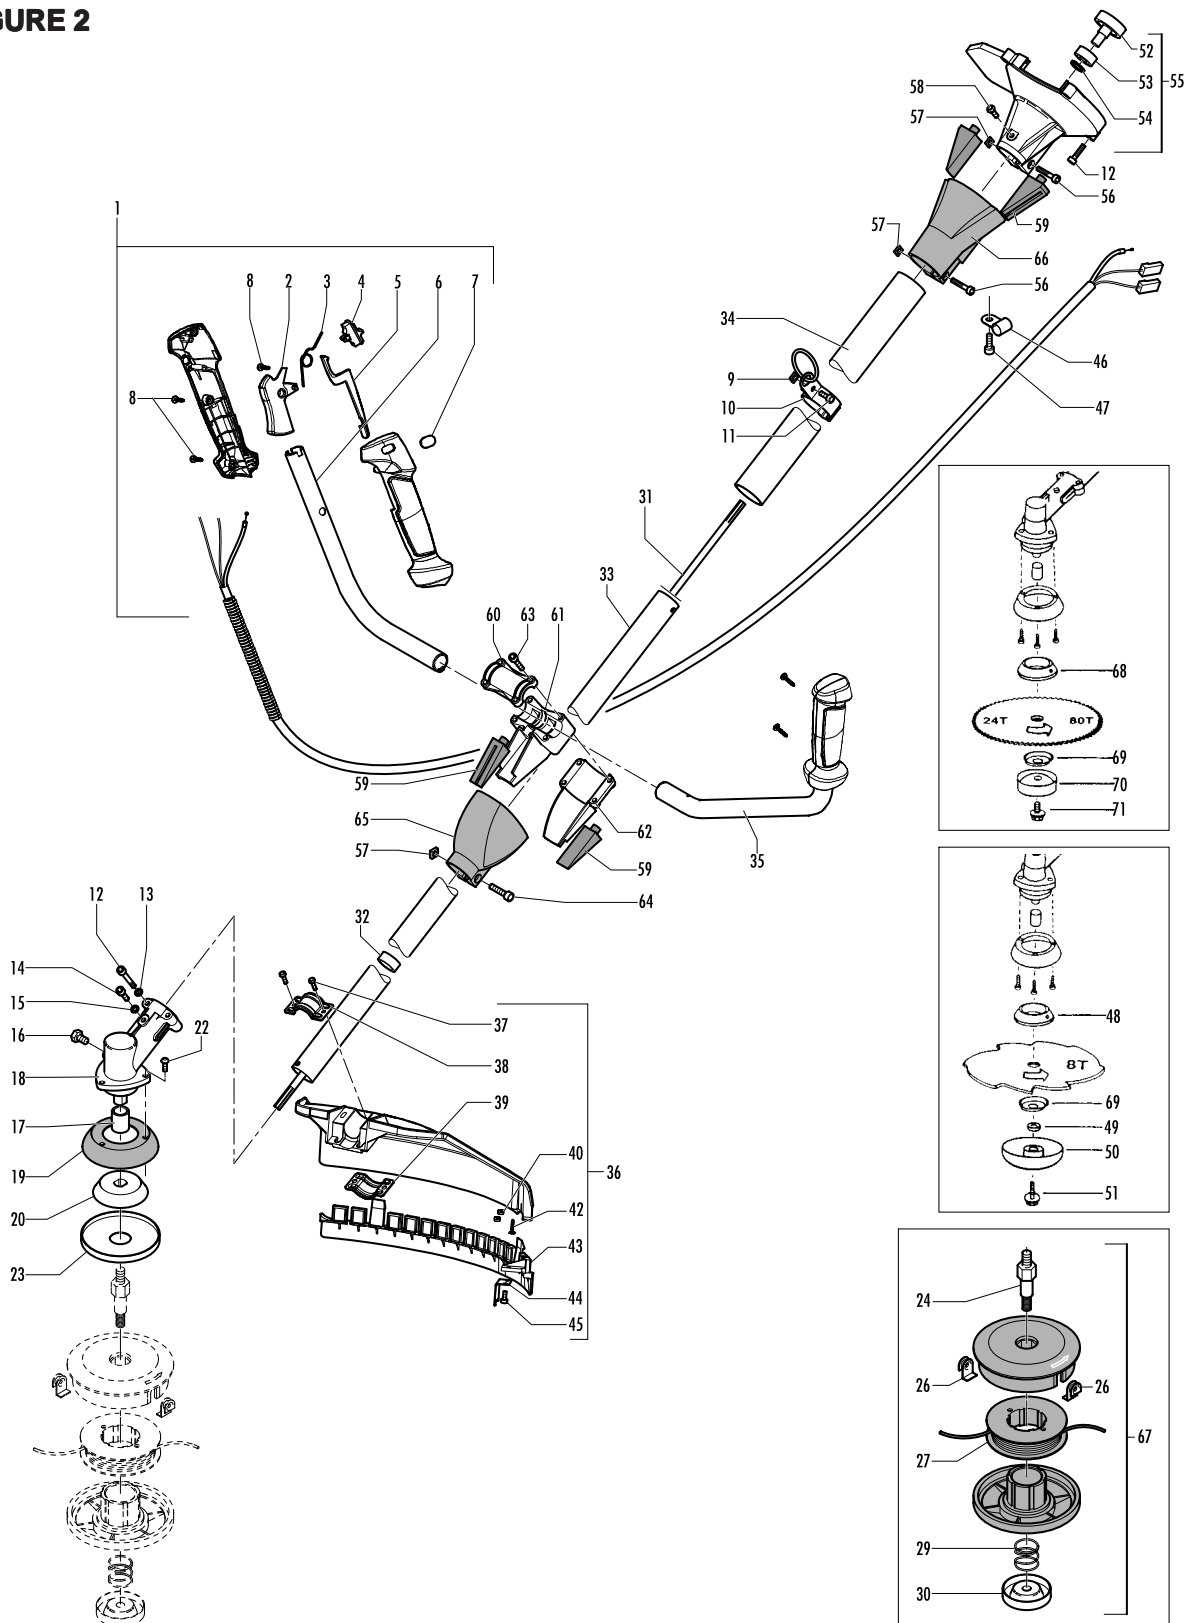

brand	MCCULLOCH

date	MAR/03	<i>SHEET 3/4</i>

Model	Prefix
ELITE 4330X PRO	01

Product number
953900390

FIGURE 2